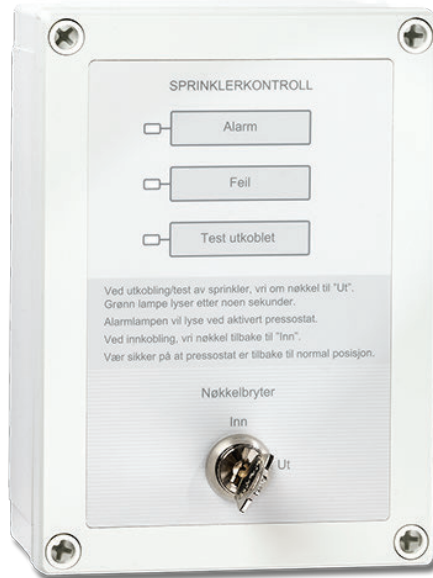

PRODUCT LEAFLET

Addressable sprinkler control 3368

FEATURES

- Indication of alarm from the extinguishing system in the c.i.e
- Key for local disablement of the extinguishing system
- Monitored lines to the extinguishing system
- Indication for alarm, fault and disablement

DATA

- 10 to +50 °C
- < 93%
- 130x180x60mm
- 600g
- IP65

GENERAL

- Based on Addressable multi purpose unit 3361
- CE